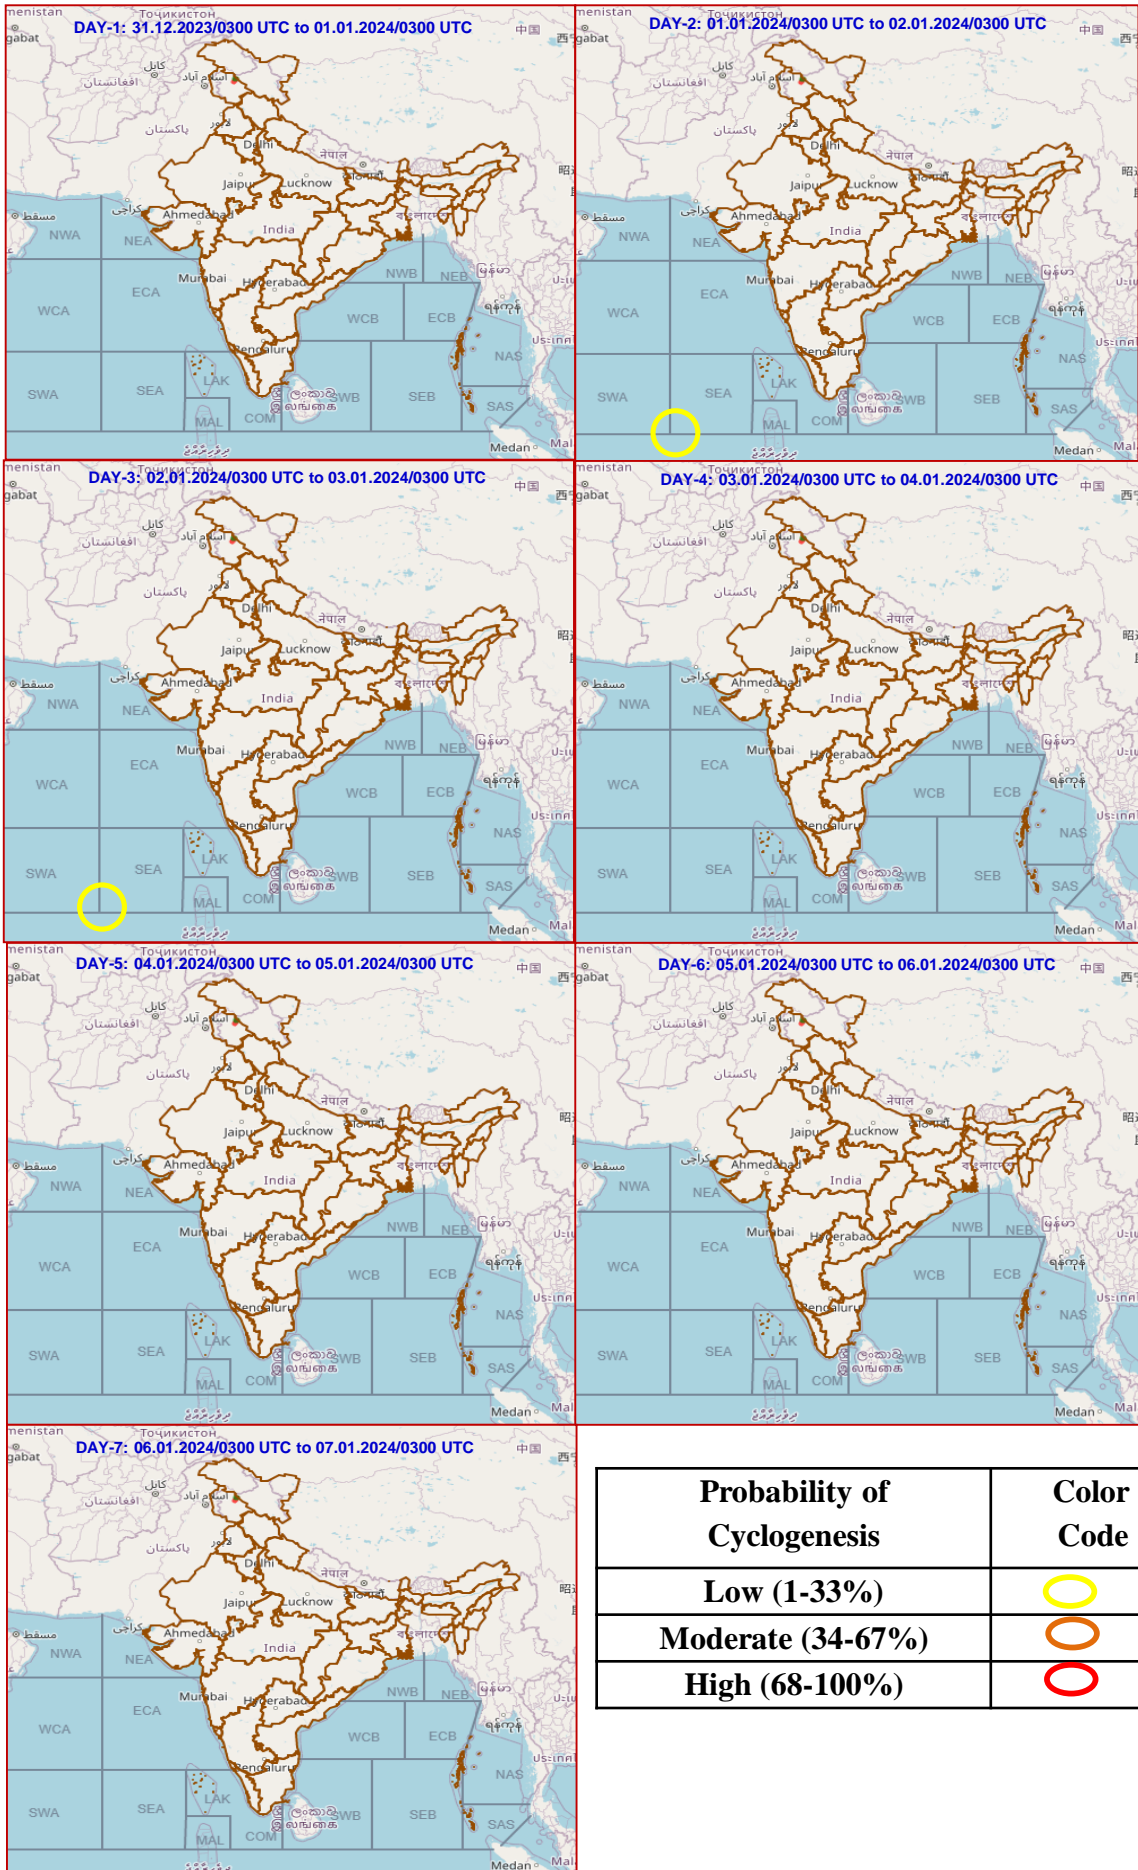

# Graphical Tropical Weather Outlook

Probability of Cyclogenesis	Color Code
Low (1-33%)	Yellow
Moderate (34-67%)	Orange
High (68-100%)	Red